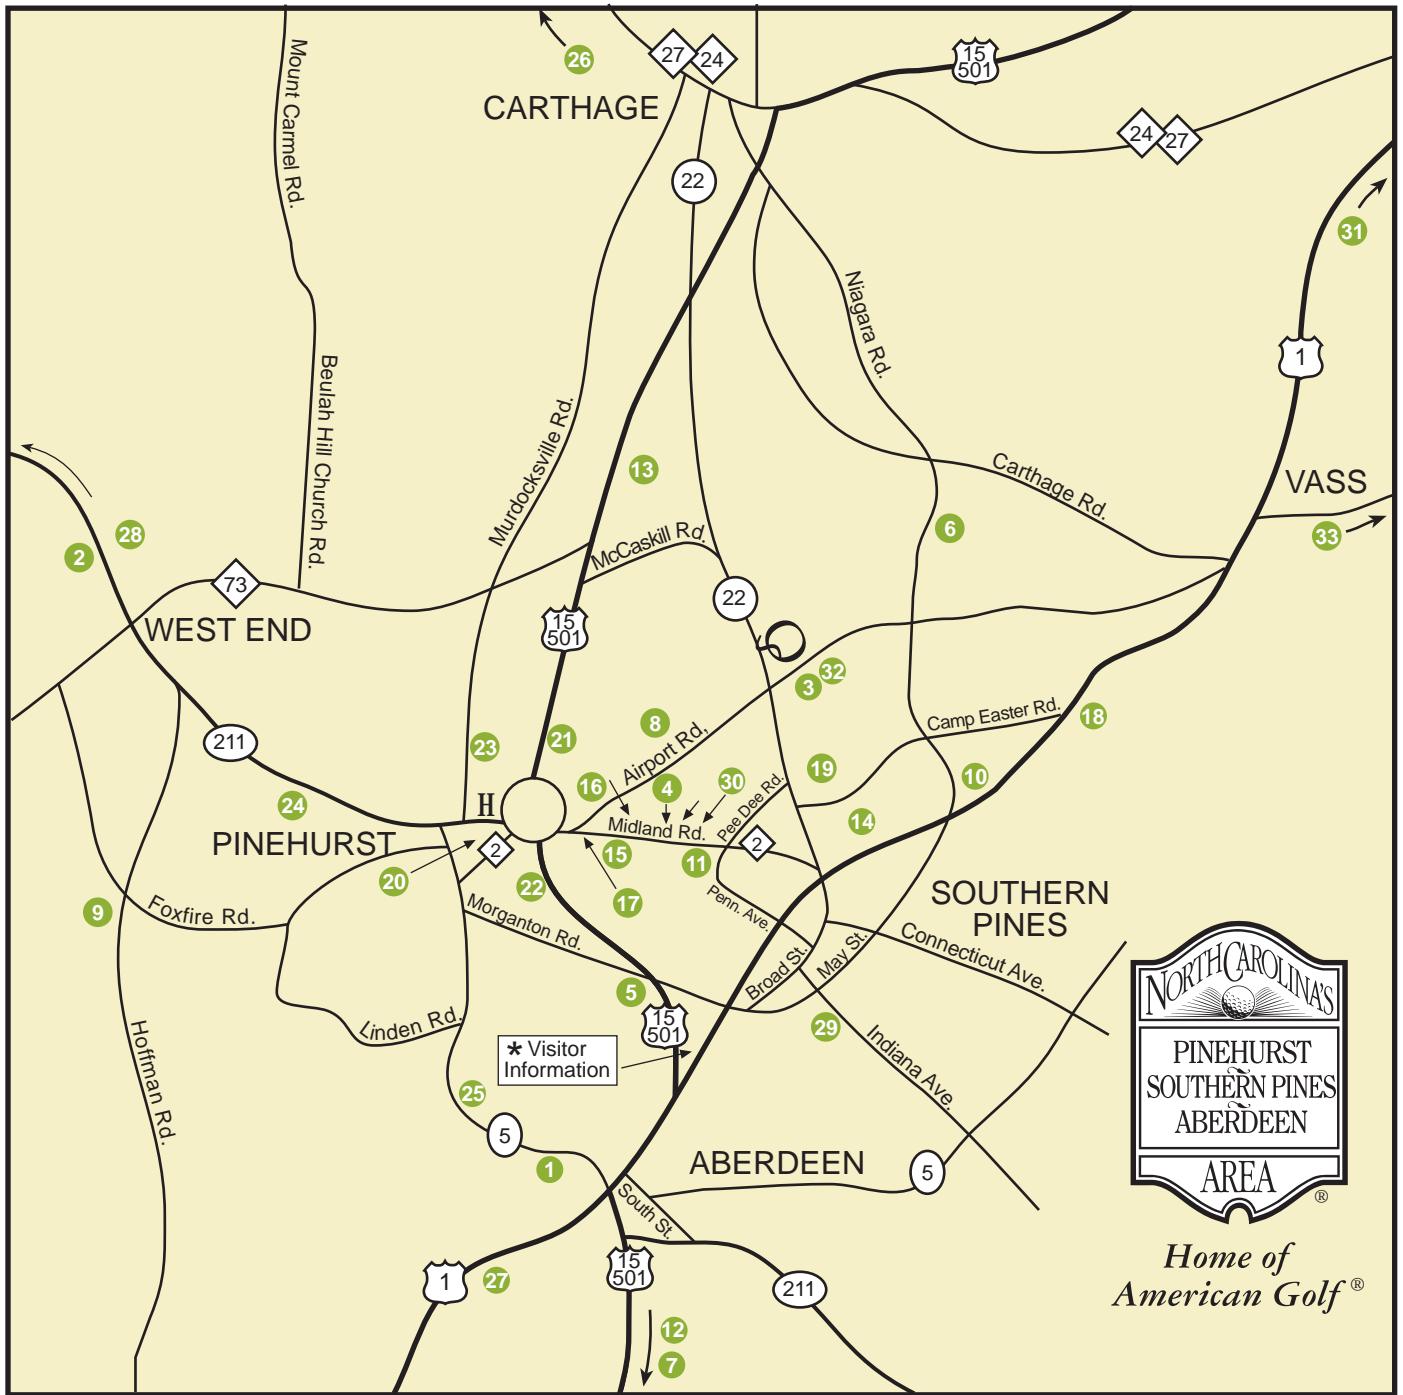

Pinehurst, Southern Pines & Aberdeen Area Map

Golf Courses

- | | |
|--------------------------------------|--|
| 1. Aberdeen Ridge Golf Links | 19. Pine Needles Lodge & Golf Club |
| 2. Beacon Ridge Country Club | 20. Pinehurst Resort & CC, Nos. 1-5 |
| 3. The Carolina | 21. Pinehurst Resort & CC, No. 6 |
| 4. The Club at Longleaf | 22. Pinehurst Resort & CC, No. 7 (Fairwoods on Seven) |
| 5. CC of North Carolina | 23. Pinehurst Resort & CC, No. 8 (The Centennial Course) |
| 6. CC of Whispering Pines | 24. Pinewild Country Club |
| 7. Deercroft Golf & CC | 25. The Pit Golf Links |
| 8. Forest Creek Golf Club | 26. Riverside Country Club |
| 9. Foxfire Resort & CC | 27. The Bluff Golf Links |
| 10. Hyland Hills Golf Club | 28. Seven Lakes Country Club |
| 11. Knollwood Fairways/Driving Range | 29. Southern Pines Golf Club (Elks) |
| 12. Legacy Golf Links | 30. Talamore |
| 13. Little River Golf Club | 31. Tobacco Road |
| 14. Mid Pines Inn & Golf Club | 32. Whispering Woods |
| 15. Mid South Club | 33. Woodlake |
| 16. Midland Country Club | |
| 17. National Golf Club | |
| 18. Pine Horse Golf Club | |